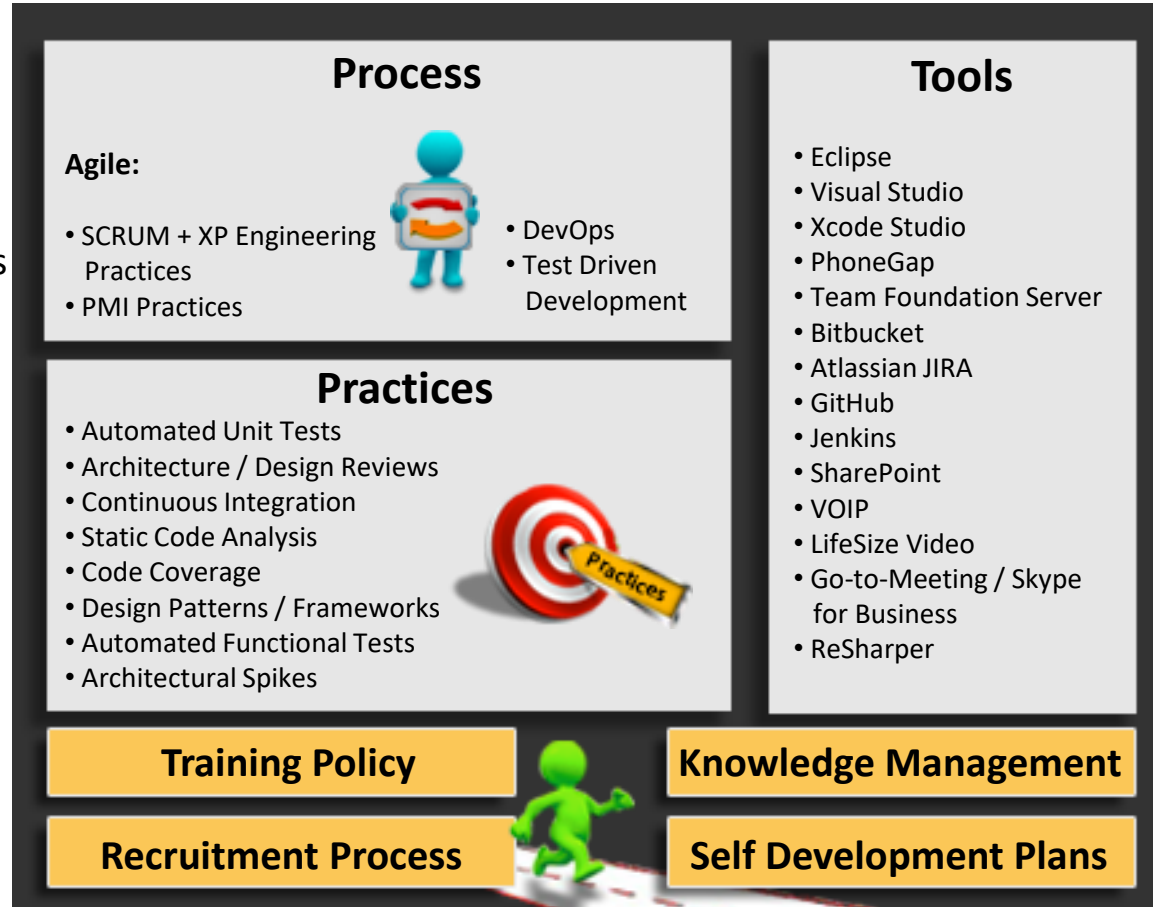

APPLICATION DEVELOPMENT FRAMEWORK

Quality
Software